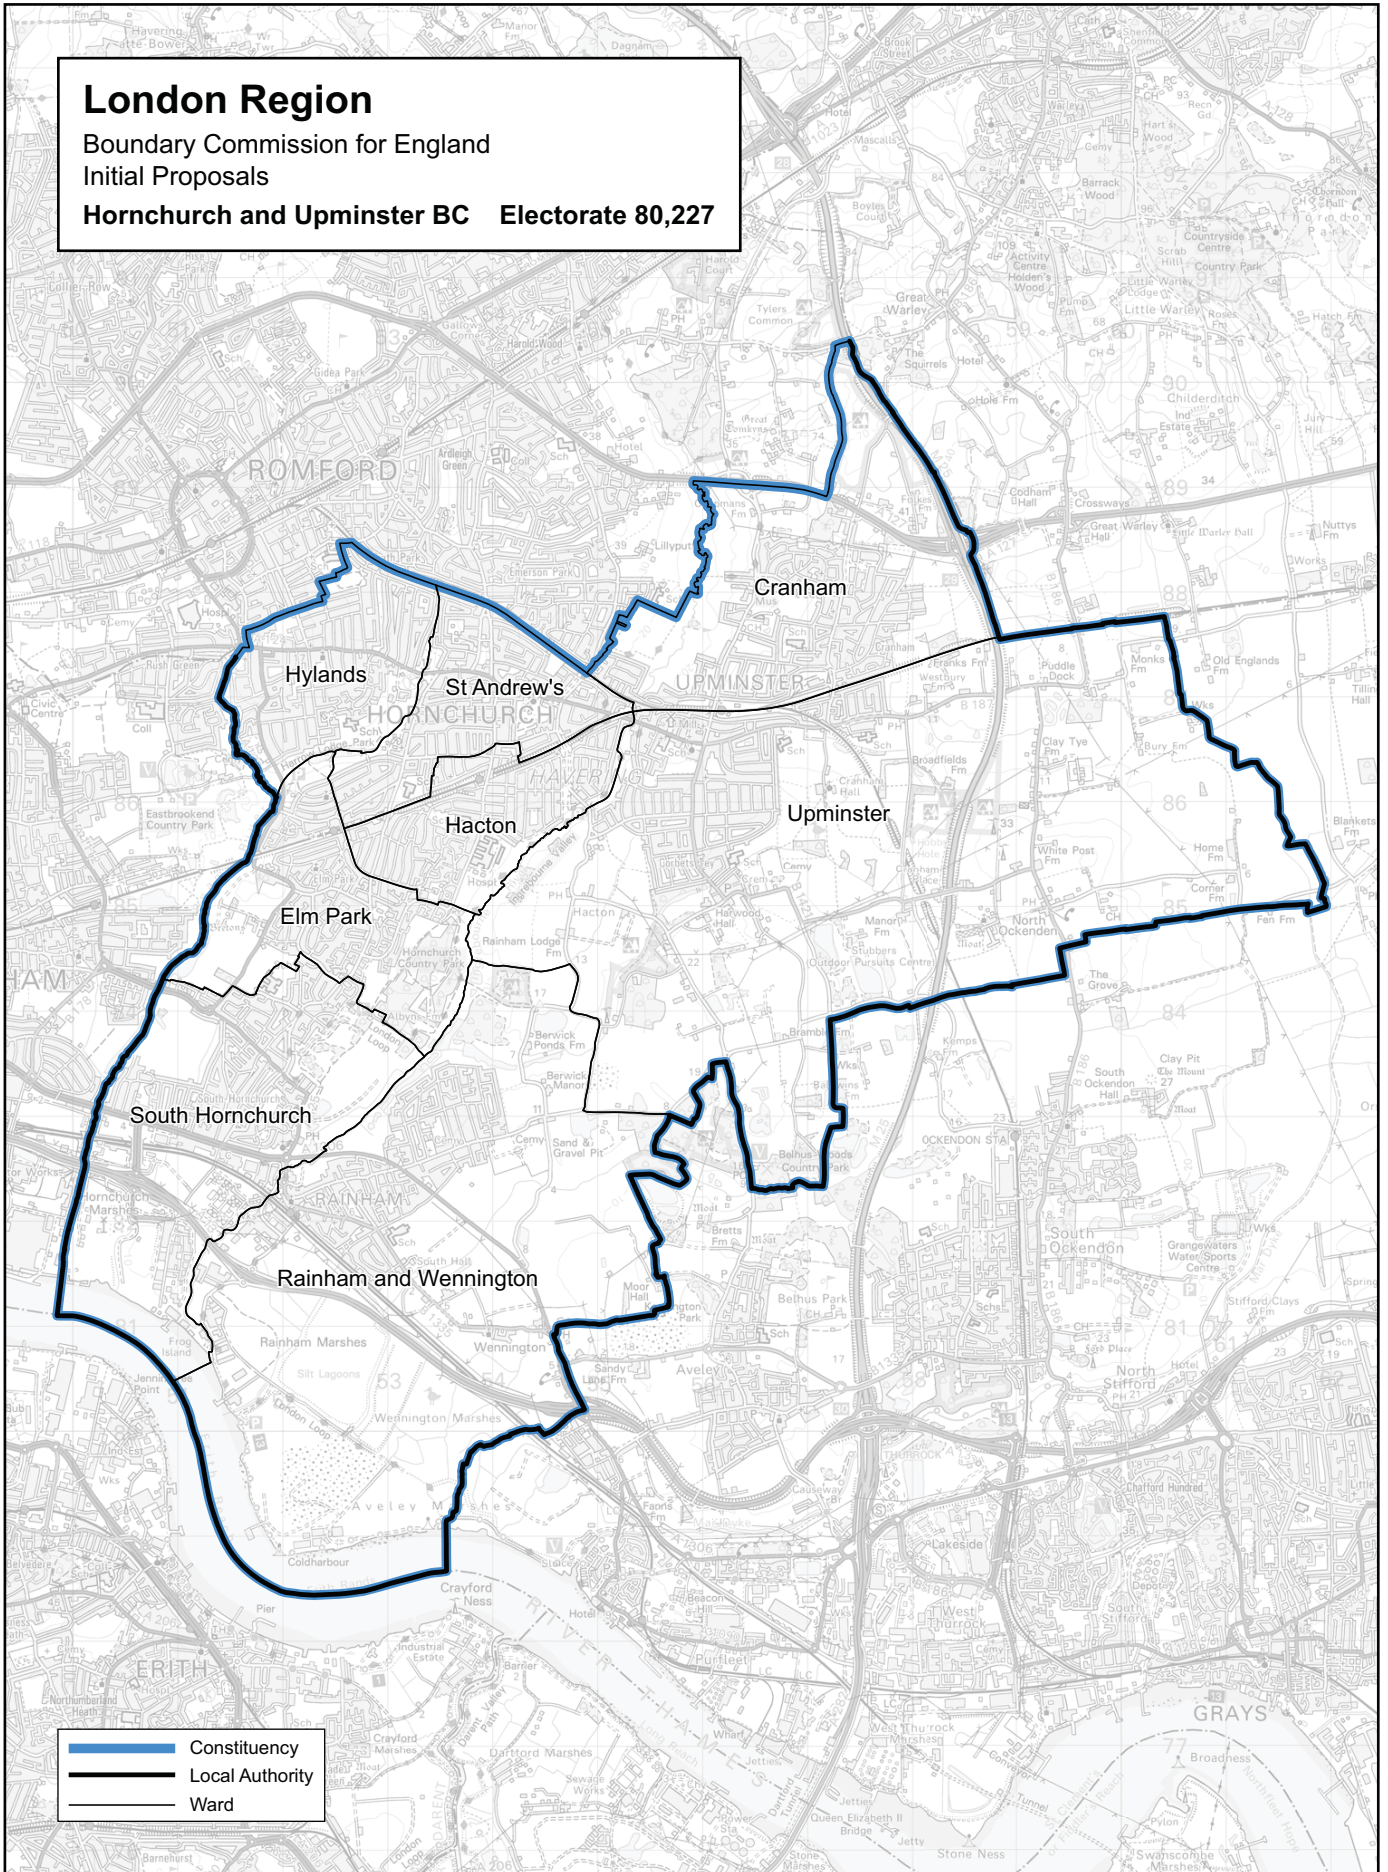

# London Region

Boundary Commission for England  
Initial Proposals

**Hornchurch and Upminster BC** Electorate 80,227

This mapping extract has been produced from Ordnance Survey's mapping data on behalf of the Boundary Commission for England © Crown copyright 2011.